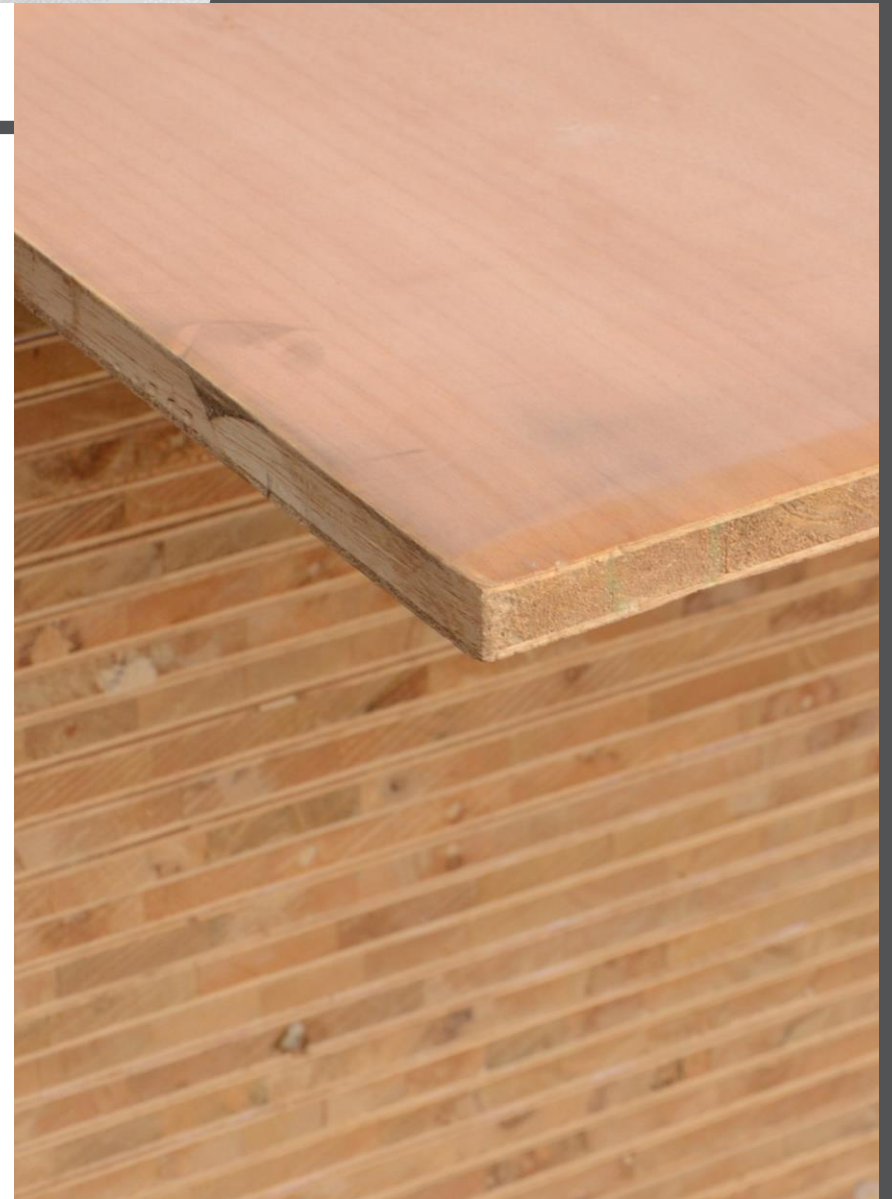

BLOCK BOARDS

Ordinary Blockboard (Lateh)

Origin: Indonesia, Malaysia, China.

Thickness: 15, 18 mm. (5/8", 3/4").

Width: 122 cm (4').

Length : 244 cm (8').

Standard: 122x244 cm (4'x8').