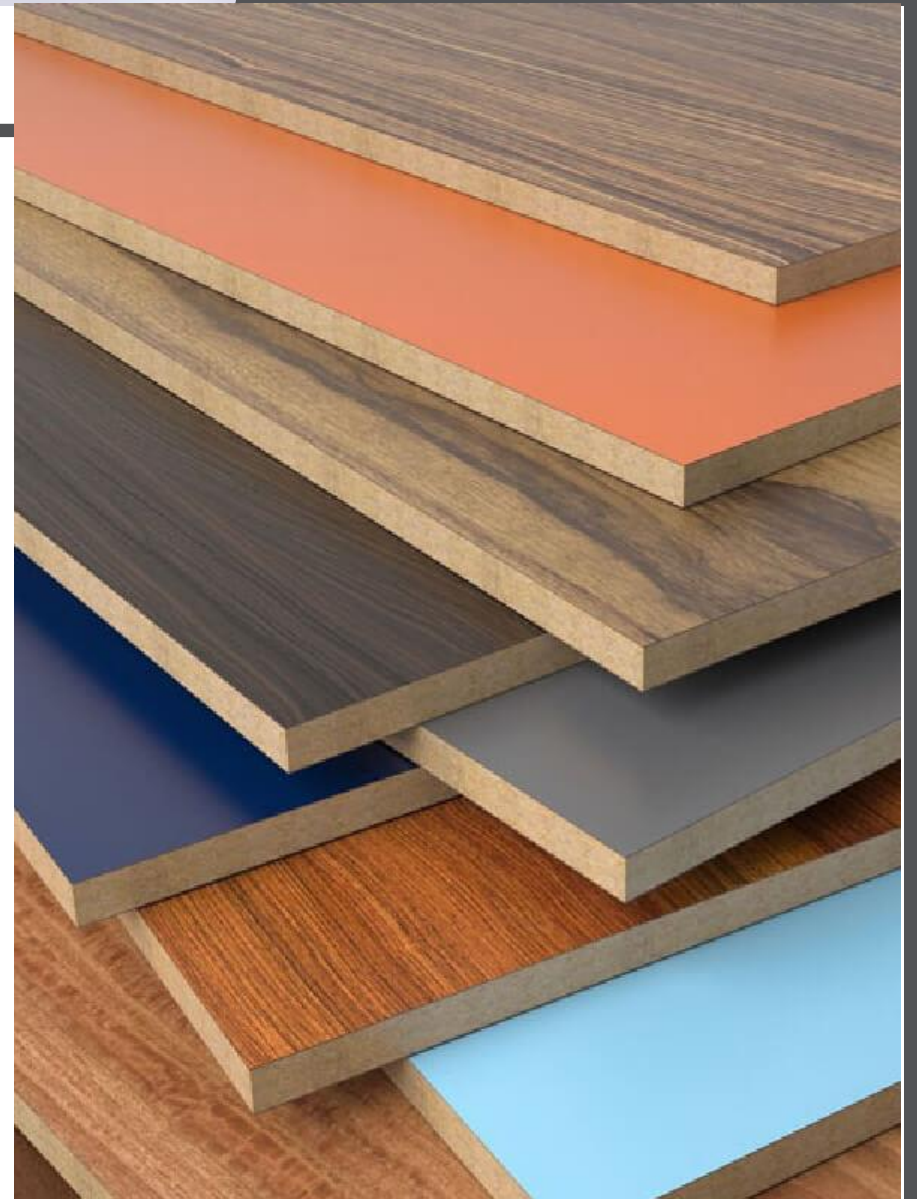

MDF MELAMINE

Manufactured panels that come veneered with a multitude of traditional and exotic wood colors

Origin: Thailand, Malaysia, China.

Thickness: 3, 6, 9, 12, 18 mm. (1/8", 1/4", 3/8", 1/2", 3/4").

Width: 122 cm (4').

Length: 244 cm (8').

Standard : 122x244 cm (4'x8').

*The availability depend on the quantity & color & sizes.