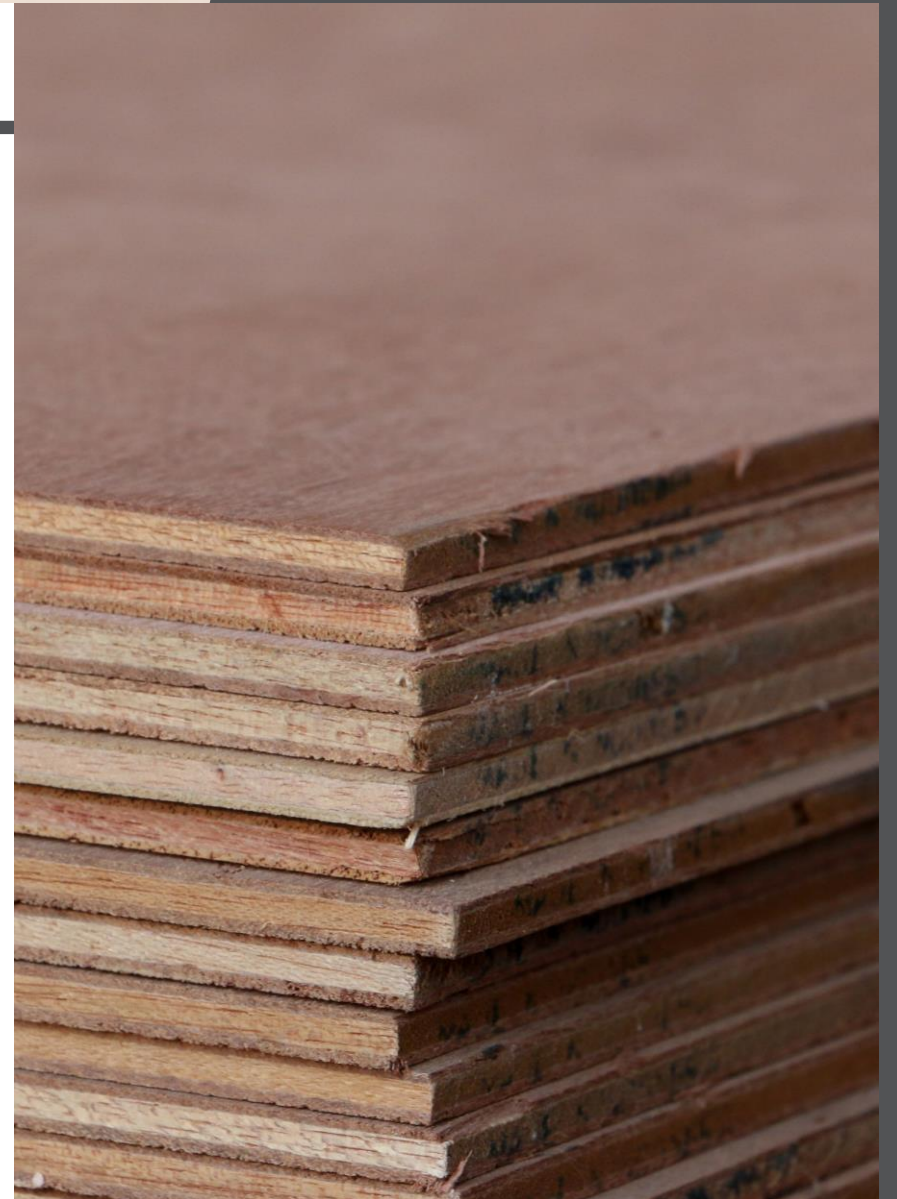

PLYWOOD BOARDS

Ordinary Plywood

Origin: Indonesia, Malaysia, China.

Thickness: 3, 6, 9, 12, 15, 18 mm.
(1/8", 1/4", 3/8", 1/2", 5/8", 3/4").

Width: 122 cm (4'), 90 cm (3').

Length : 244 cm (8'), 214 cm (7').

Standard: 122x244 cm (4'x8'), 90x214 cm (3'x7').